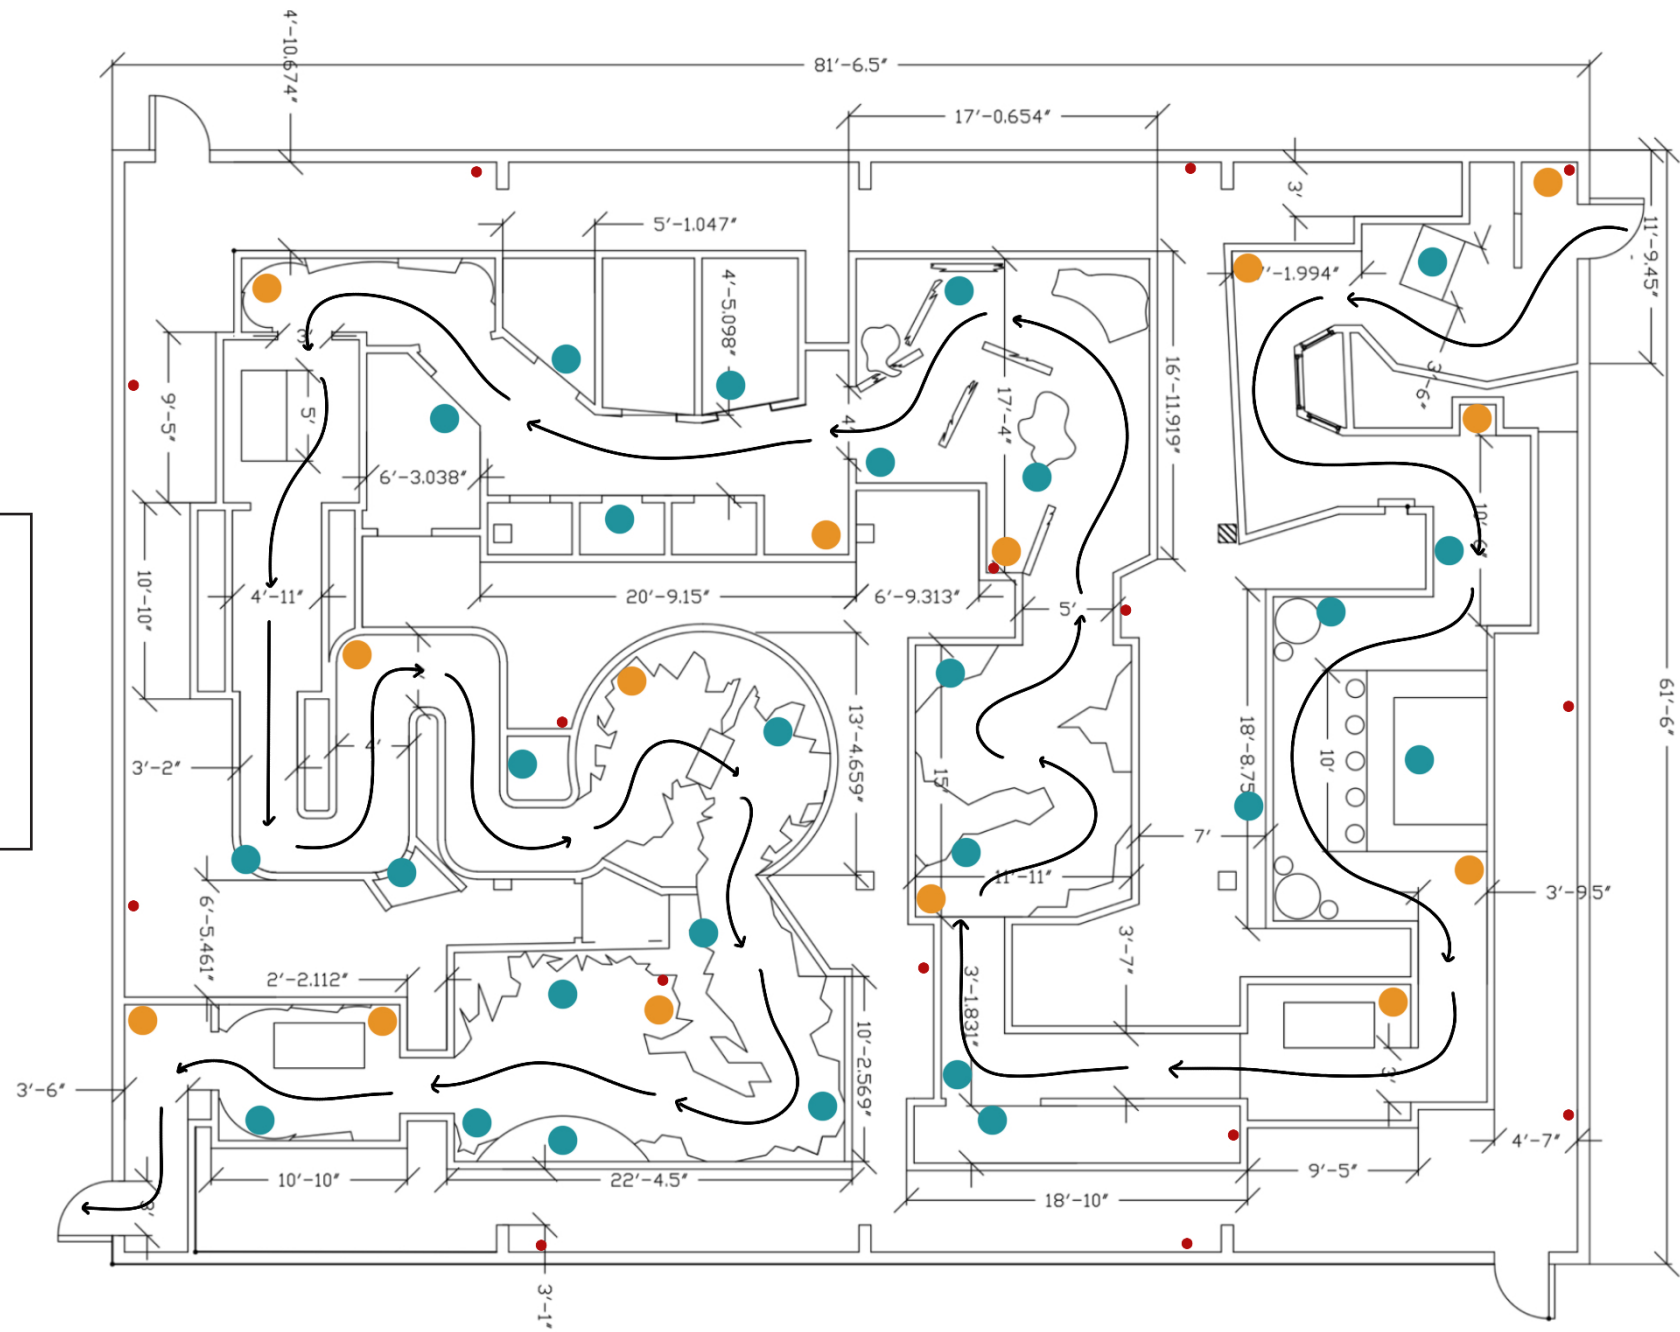

Prompt: Literature

A HAUNTED HOUSE DESIGN COMPETITION

DELIVERABLE: Layout

Labeled Layout

Key:

- Scareactors
- Maze Operators
- Emergency Stops
- Guest Pathway

Queue Layout

Key:

- Standby Queue
- Upcharge Queue
- Scareactor Pathway
- Scareactor Staging Area
- Upcharge Scanning & Standby Merge Point
- Queue Operators
- Exit Path
- Queue Barriers
- Facade
- Chop N' Grind Express
- Queue Shortening & Lengthing Points