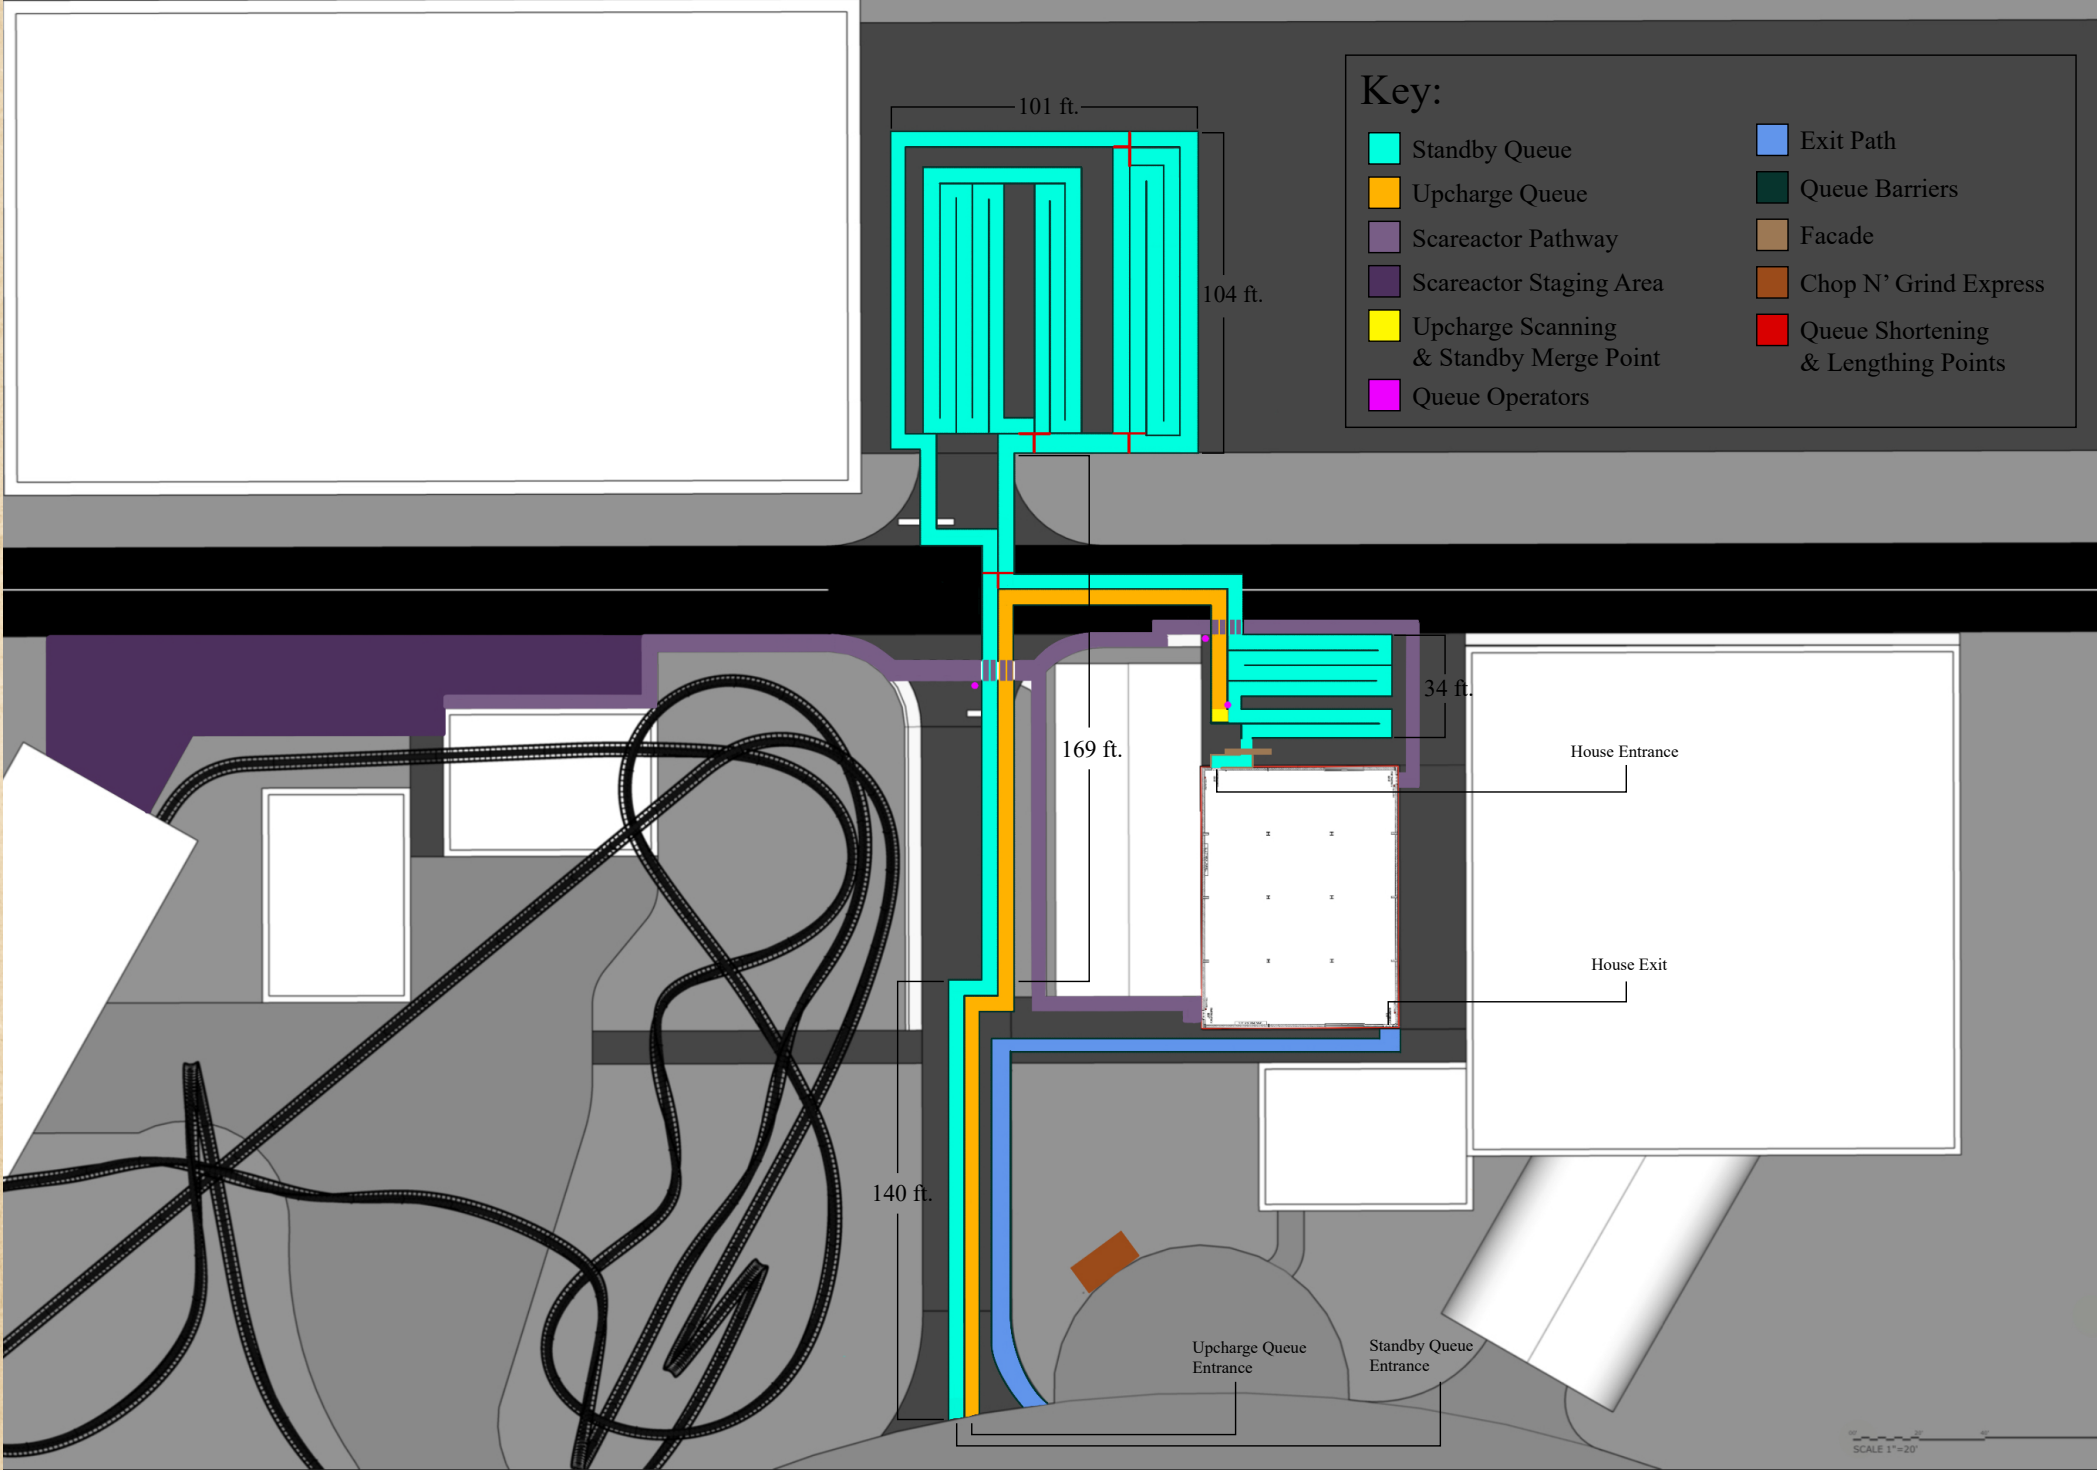

Prompt: Literature

A HAUNTED HOUSE DESIGN COMPETITION

DELIVERABLE: Layout

Labeled Layout

Key:

- Scareactors
- Maze Operators
- Emergency Stops
- Guest Pathway

Queue Layout

Key:

- Standby Queue
- Upcharge Queue
- Scareactor Pathway
- Scareactor Staging Area
- Upcharge Scanning & Standby Merge Point
- Queue Operators
- Exit Path
- Queue Barriers
- Facade
- Chop N' Grind Express
- Queue Shortening & Lengthing Points